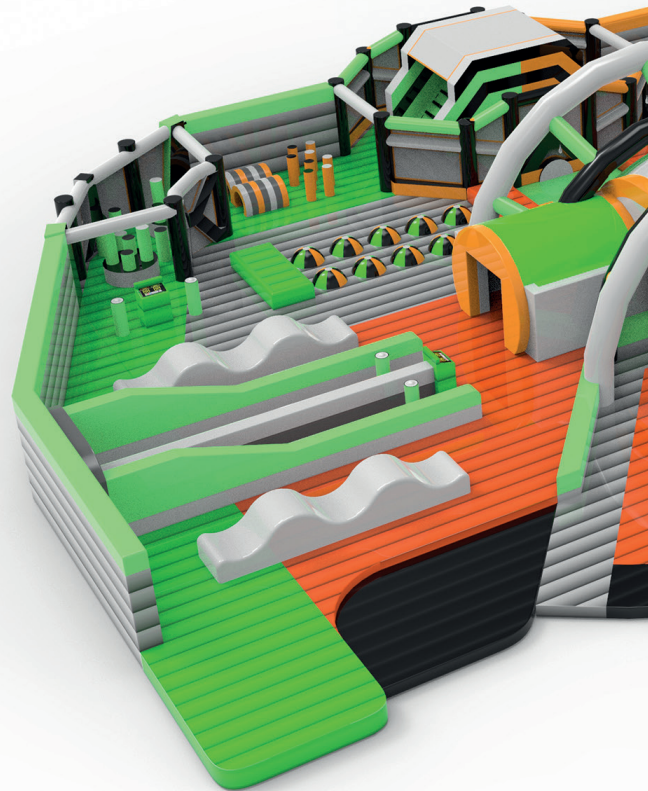

HOW DO WE BUILD YOUR INDOOR PARK?

We have experience in building the indoor park to your exact desire. The process of creating your indoor park as a turnkey project consists of the following steps.

1. **1.** The process usually starts with you contacting us. We can be reached by e-mail, phone or website.
2. **2.** Provide us with information about your ideas, concepts, company identity, and preferences and we will start working on your project.
3. **3.** Based on the information provided, we will share visuals of previous projects along with a price indication.
4. **4.** The next step is to design **your** custom indoor park. We will be closely in contact to deliver the very best and unique design.
5. **5.** Get the best experience of your future indoor park by **VR** (virtual reality). The final design will be sent to you as a video. Experience the design from your customer's perspective.
6. **6.** Your indoor park will be adjusted based on your feedback.
7. **7.** You are the one who determines the possibilities of your indoor park. We will assist you and come by to take exact measurements and inspect the space of your future indoor park. This enables us to prevent future problems and build the perfect park.
8. **8.** Now the production starts. During this period we will contact you frequently to provide you with updates.
9. **9.** 10 weeks after the start of the production, it's time for the delivery and installation of your indoor park. Together we install your indoor park.