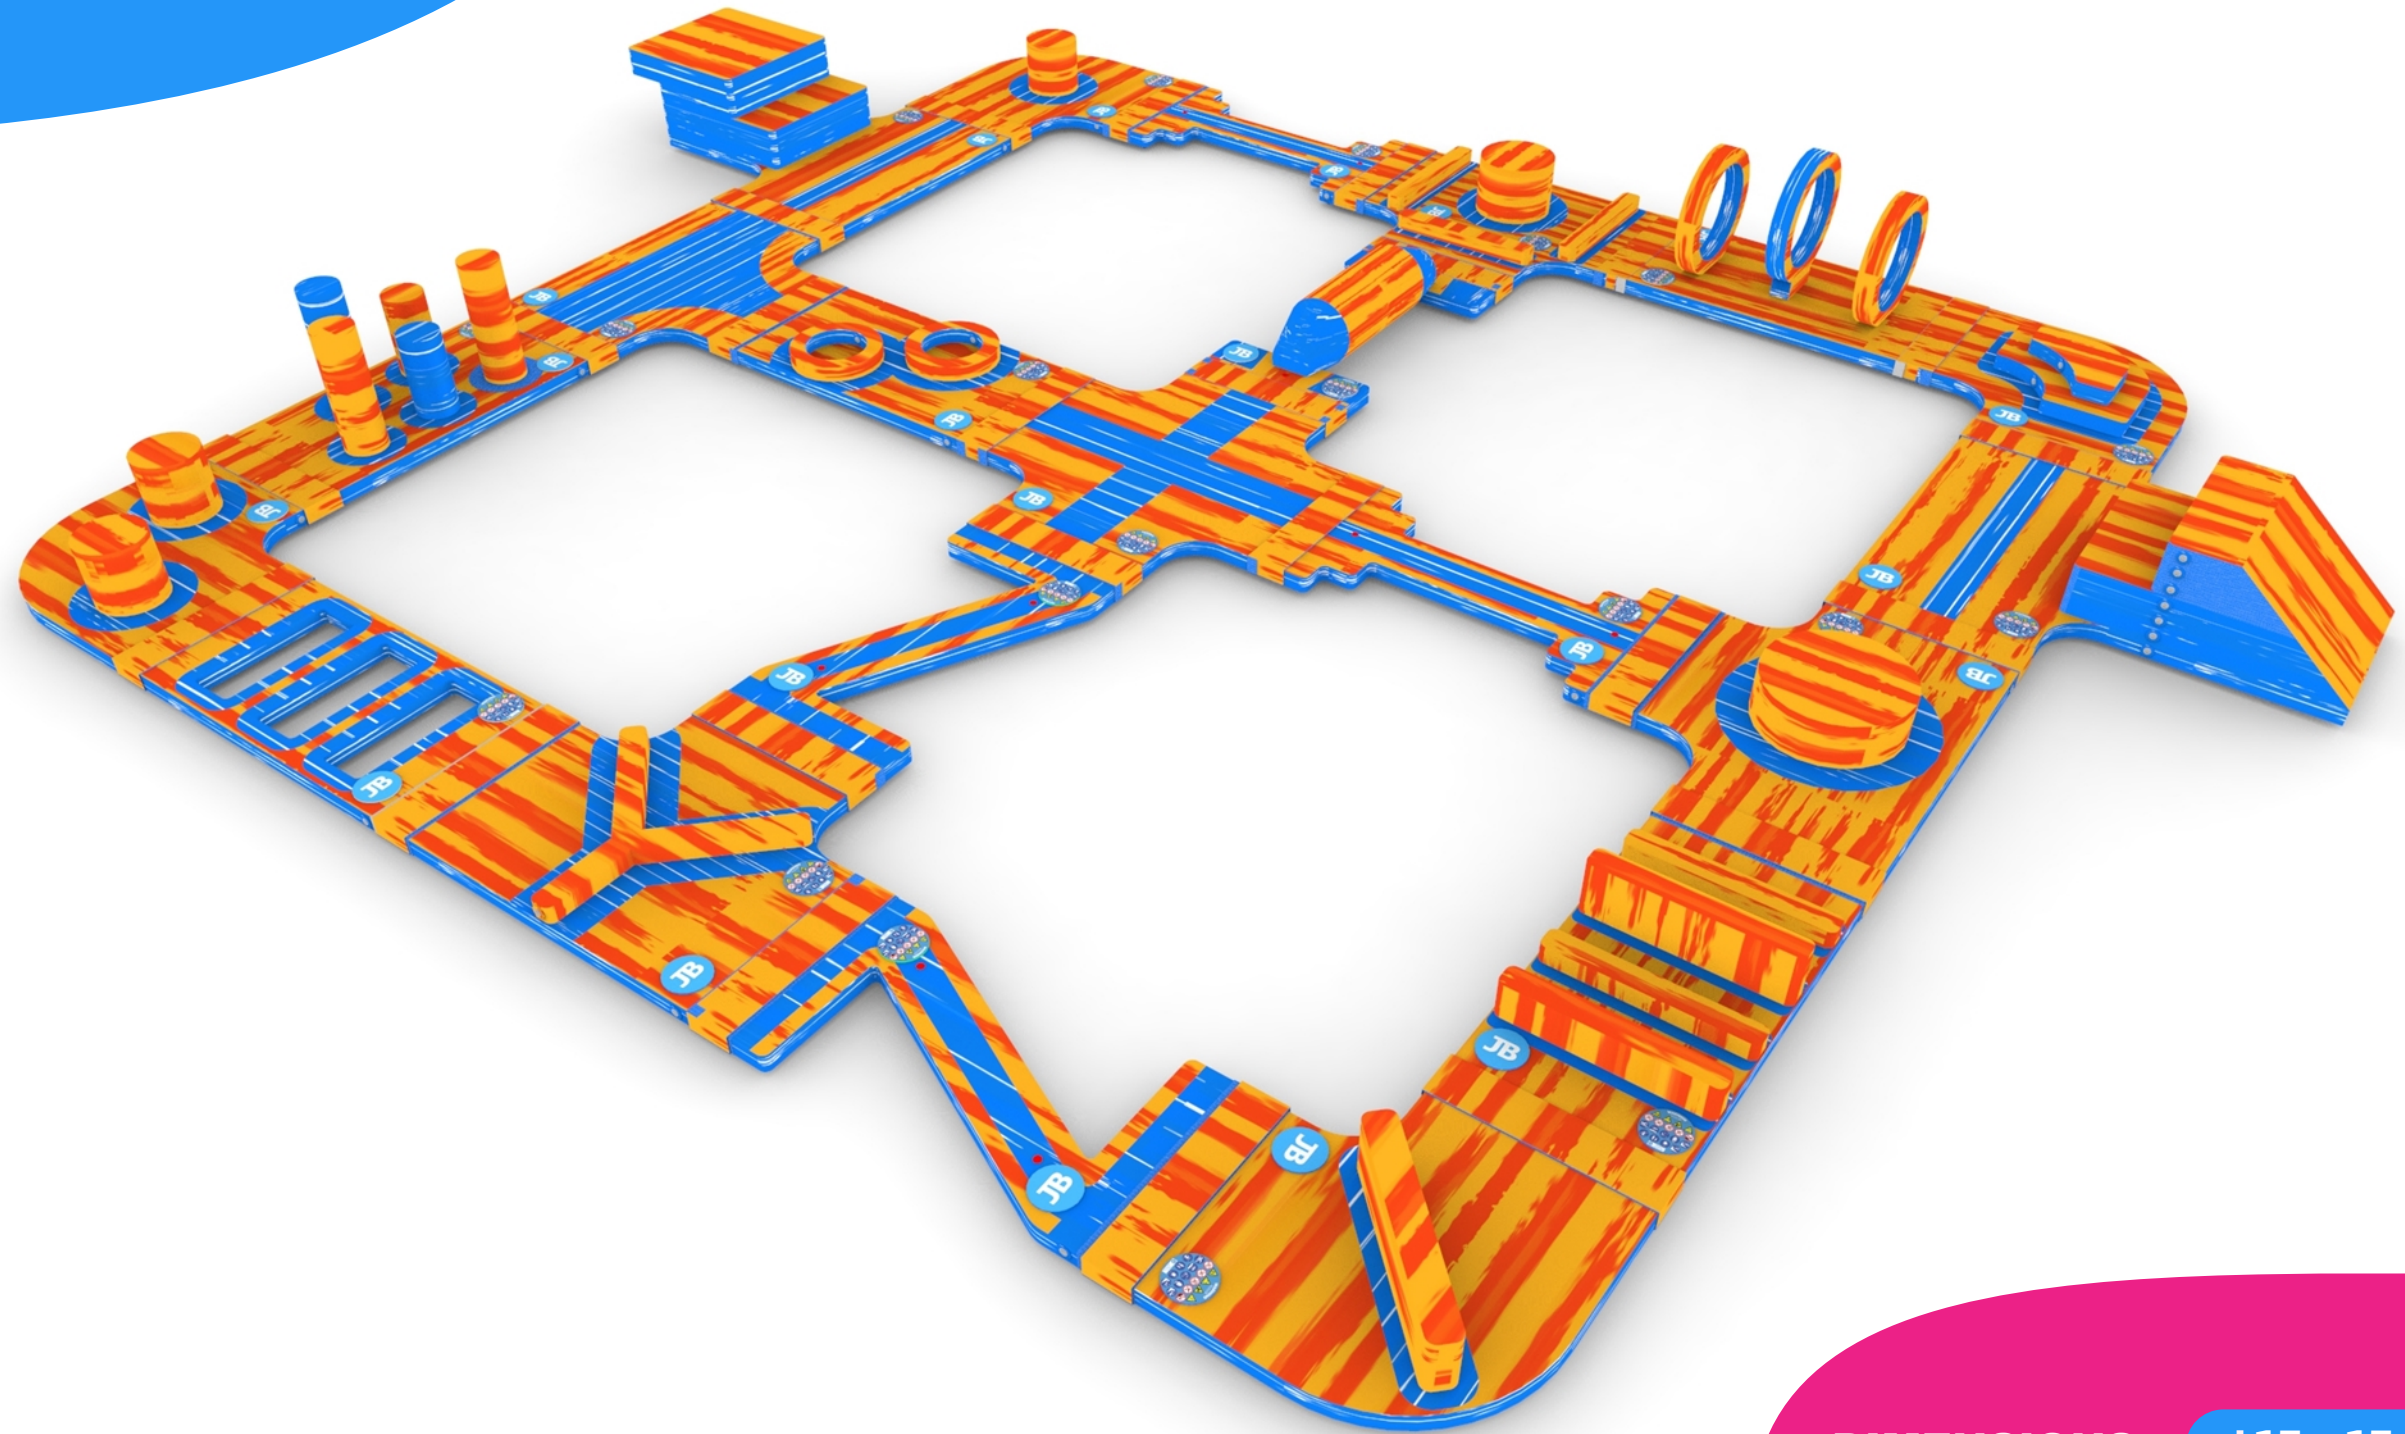

# JB WATERPLAY PARKS

## JB WATERPLAY PARK BASIC XXL

# JB WATERPLAY PARK BASIC XXL

**DIMENSIONS**

**±15 x 15m**

**PRICE**

**€35290**

# PARK DETAILS

24 pcs

**COVER**  
JBW M001

**CAPACITY ADULTS:** 2  
**CAPACITY CHILDREN:** 4  
**DIMENSIONS: (WxLxH)** 2,3m x 0,4m x 0,01m  
**WEIGHT:** 2 kg  
**PRICE:** €22,50

1 pc

**FLOATPANEL JUMPER**  
JBW M014